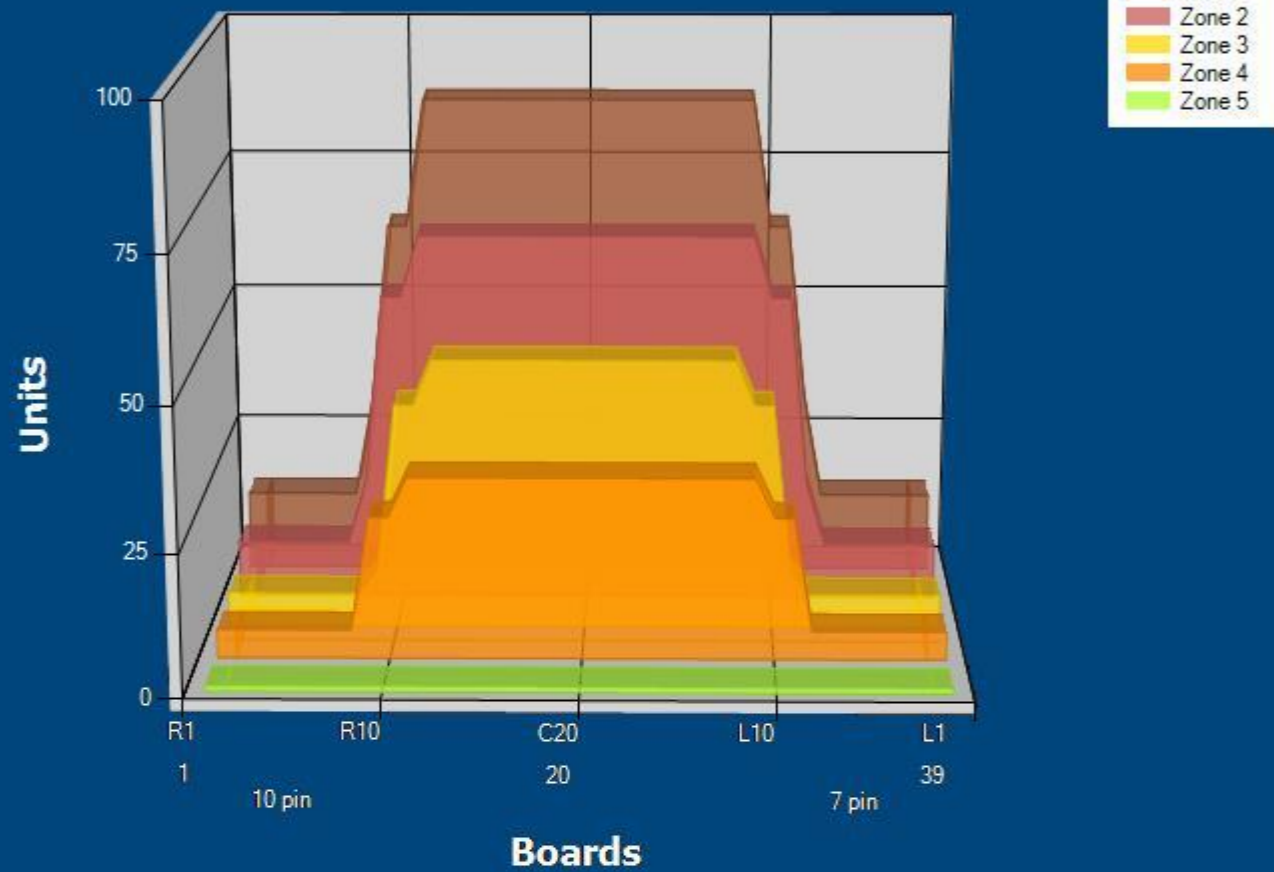

KKL 2019

Conditioner:
Cleaner:

Zone Configuration

Cleaner Transition

Mode: Clean and Condition
Speed: Quick Clean
Start Cleaner Spray: 0 Feet
Start Squeegee: 0 Feet
Start Conditioning: 6 Inches
Split Pattern: No

Zone 1	Avg	Ratio	Zone 2	Avg	Ratio
Left	14.0	6.2 : 1	Left	10.0	6.6 : 1
Right	14.0	6.2 : 1	Right	10.0	6.6 : 1
Center	87.0		Center	66.0	
Zone 3	Avg	Ratio	Zone 4	Avg	Ratio
Left	6.0	8.0 : 1	Left	5.0	6.4 : 1
Right	6.0	8.0 : 1	Right	5.0	6.4 : 1
Center	48.0		Center	32.0	
Zone 5	Avg	Ratio			
Left	1.0	1.0 : 1			
Right	1.0	1.0 : 1			
Center	1.0				

Pattern Information

Date: 27-Mar-19
 Pattern Type: Recreational
 Pattern Difficulty: Low
 Pattern Designer: []

Pattern Volume (ml): 21,15

Surface Information

Surface Type: Synthetic
 Surface Brand: Brunswick Glo Anvil - 3/8"
 Age: 5

Lane Cleaner: Brunswick MAX10
 Cleaner Mixture Ratio: 10 : 1
 Cleaner Transition Distance: [] Authority22
 Cleaner Spray End Distance: 53 Envoy
 Lane Conditioner: Brunswick Defy v30

Notes: []

	Zone 1	2	3	4	5	6	7	8
Zone End Distance	11	18	27	34	40			
Zone Ratio	L 6,2 : 1	6,6 : 1	8,0 : 1	6,4 : 1	1,0 : 1	### : 1	### : 1	### : 1
	R 6,2 : 1	6,6 : 1	8,0 : 1	6,4 : 1	1,0 : 1	### : 1	### : 1	### : 1
Zone Volume (ml)	10,00	4,86	4,12	2,17	0,00	0,00	0,00	0,00