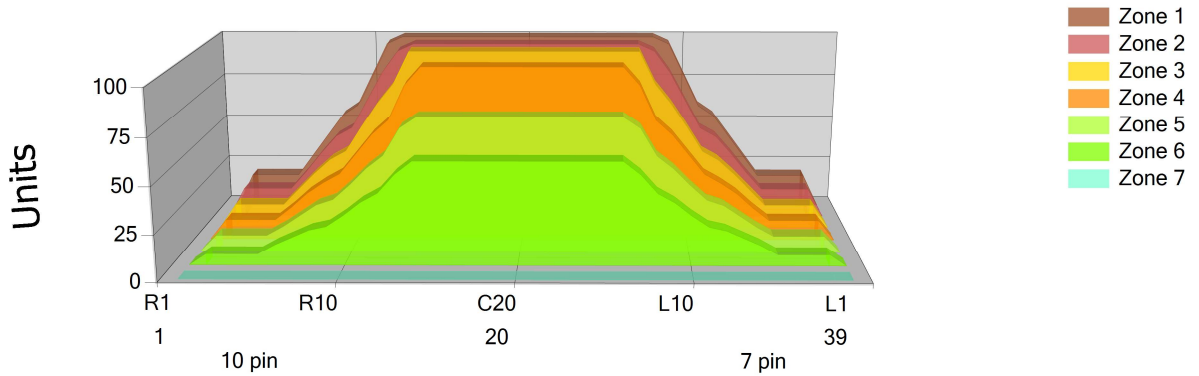

JYTKY2022

Conditioner: Logic

Cleaner: MAX10

Pattern Distance:

390

Cleaner Distance:

520

Volume:

25.42

Zone Configuration

Boards

Zone 1	Avg	Ratio	Zone 2	Avg	Ratio	Zone 3	Avg	Ratio	Zone 4	Avg	Ratio
Left	25.20	3.97 : 1	Left	22.20	4.50 : 1	Left	18.40	5.43 : 1	Left	15.40	6.23 : 1
Right	25.20	3.97 : 1	Right	22.20	4.50 : 1	Right	18.40	5.43 : 1	Right	15.40	6.23 : 1
Center	100.00		Center	100.00		Center	100.00		Center	96.00	
Zone 5	Avg	Ratio	Zone 6	Avg	Ratio	Zone 7	Avg	Ratio			
Left	12.20	6.07 : 1	Left	8.80	6.36 : 1	Left	0.00	1.00 : 1			
Right	12.20	6.07 : 1	Right	8.80	6.36 : 1	Right	0.00	1.00 : 1			
Center	74.00		Center	56.00		Center	0.00				