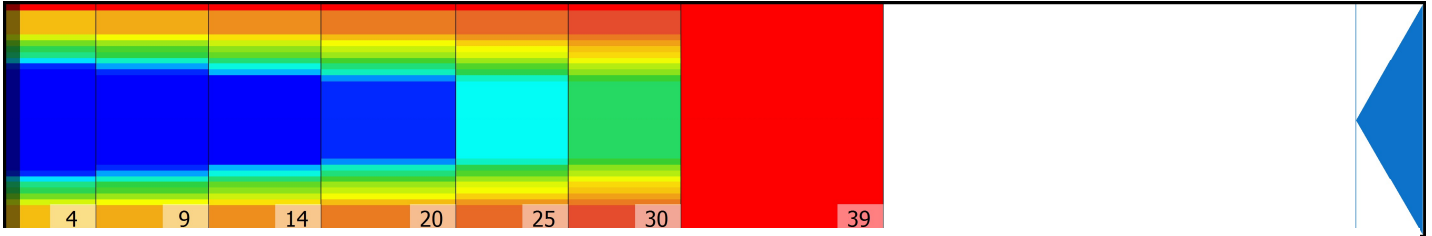

JYTKY2022

Conditioner: Logic

Cleaner: MAX10

Pattern Distance:

390

Cleaner Distance:

520

Volume:

25.42

Zone Configuration

Boards

Zone 1	Avg	Ratio	Zone 2	Avg	Ratio	Zone 3	Avg	Ratio	Zone 4	Avg	Ratio
Left	25.20	3.97 : 1	Left	22.20	4.50 : 1	Left	18.40	5.43 : 1	Left	15.40	6.23 : 1
Right	25.20	3.97 : 1	Right	22.20	4.50 : 1	Right	18.40	5.43 : 1	Right	15.40	6.23 : 1
Center	100.00		Center	100.00		Center	100.00		Center	96.00	
Zone 5	Avg	Ratio	Zone 6	Avg	Ratio	Zone 7	Avg	Ratio			
Left	12.20	6.07 : 1	Left	8.80	6.36 : 1	Left	0.00	1.00 : 1			
Right	12.20	6.07 : 1	Right	8.80	6.36 : 1	Right	0.00	1.00 : 1			
Center	74.00		Center	56.00		Center	0.00				