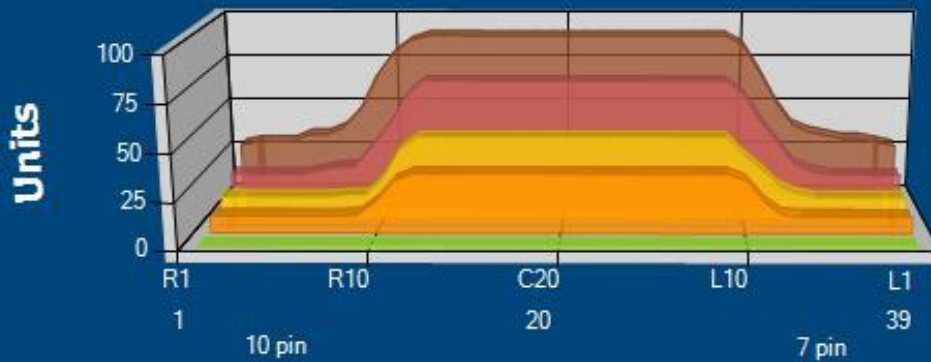

JKMB XXIV

Conditioner: Logic

Cleaner: MAX10

Pattern Distance: 430

Cleaner Distance: 500

Volume: 23.64

Zone Configuration

Boards

Zone	Avg	Ratio
Zone 1		
Left	34.80	2.59 : 1
Right	33.20	2.71 : 1
Center	90.00	
Zone 2		
Left	19.60	3.57 : 1
Right	19.20	3.65 : 1
Center	70.00	
Zone 3		
Left	12.40	3.63 : 1
Right	12.00	3.75 : 1
Center	45.00	
Zone 4		
Left	9.00	3.56 : 1
Right	9.00	3.56 : 1
Center	32.00	
Zone 5		
Left	1.00	1.00 : 1
Right	1.00	1.00 : 1
Center	1.00	

Volume by Board