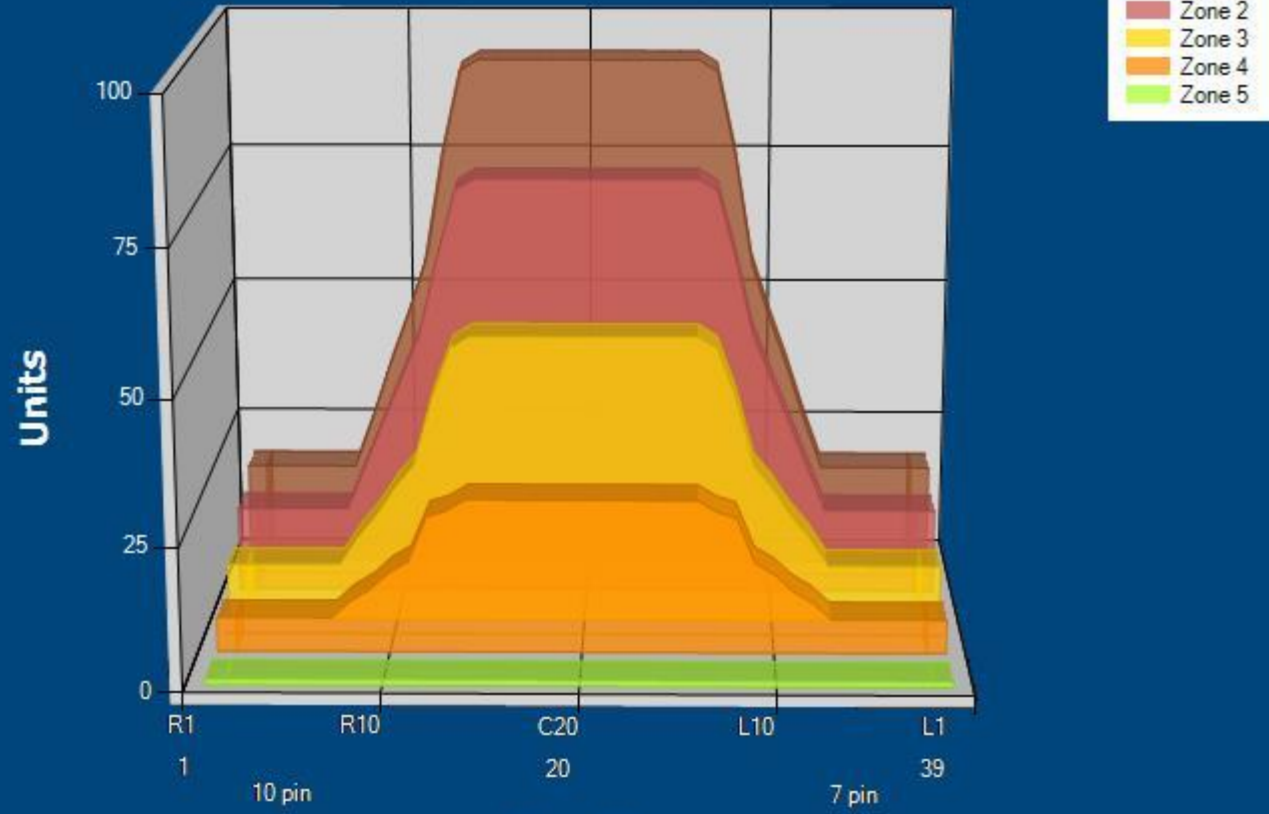

## Zone Configuration

Cleaner Transition

Boards

Mode: Clean and Condition  
Speed: Quick Clean  
Start Cleaner Spray: 0 Feet  
Start Squeegee: 0 Feet  
Start Conditioning: 6 Inches  
Split Pattern: No

<b>Zone 1</b>	Avg	Ratio	<b>Zone 2</b>	Avg	Ratio
Left	18.0	5.2 : 1	Left	15.0	5.0 : 1
Right	18.0	5.2 : 1	Right	15.0	5.0 : 1
Center	93.0		Center	75.0	
<b>Zone 3</b>	Avg	Ratio	<b>Zone 4</b>	Avg	Ratio
Left	10.0	5.1 : 1	Left	6.0	4.5 : 1
Right	10.0	5.1 : 1	Right	6.0	4.5 : 1
Center	51.0		Center	27.0	
<b>Zone 5</b>	Avg	Ratio			
Left	1.0	1.0 : 1			
Right	1.0	1.0 : 1			
Center	1.0				

### Pattern Information

Date	4-Nov-19
Pattern Type	Recreational
Pattern Difficulty	Low
Pattern Designer	Brunswick
Pattern Volume (ml)	22.62

### Supplies Information

Lane Cleaner	Brunswick Max10
Cleaner Mixture Ratio	: 1
Cleaner Transition Distance	Authority22
Cleaner Spray End Distance	53 Envoy
Lane Conditioner	Brunswick Devy V30

### Surface Information

Surface Type	Synthetic
Surface Brand	Brunswick Glo Anvil - 3/8"
Age	

Notes

Zone	1	2	3	4	5	6	7	8
Zone End Distance	12	20	31	34	41			
Zone Ratio L	5,1 : 1	5,0 : 1	5,1 : 1	4,5 : 1	1,0 : 1	### : 1	### : 1	### : 1
Zone Ratio R	5,1 : 1	5,0 : 1	5,1 : 1	4,5 : 1	1,0 : 1	### : 1	### : 1	### : 1
Zone Volume (ml)	10,69	5,81	5,32	0,80	0,00	0,00	0,00	0,00